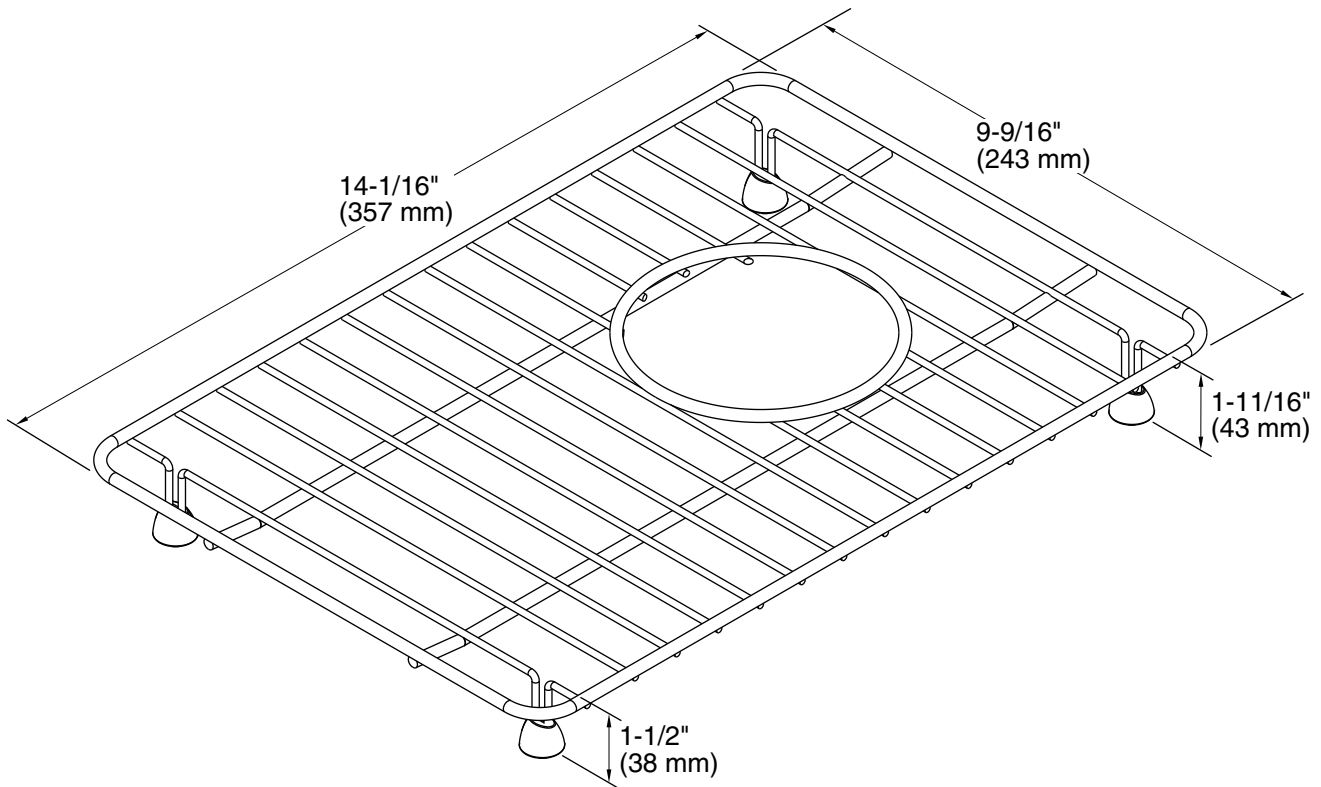

Technical Information

All product dimensions are nominal.

Material: Stainless Steel